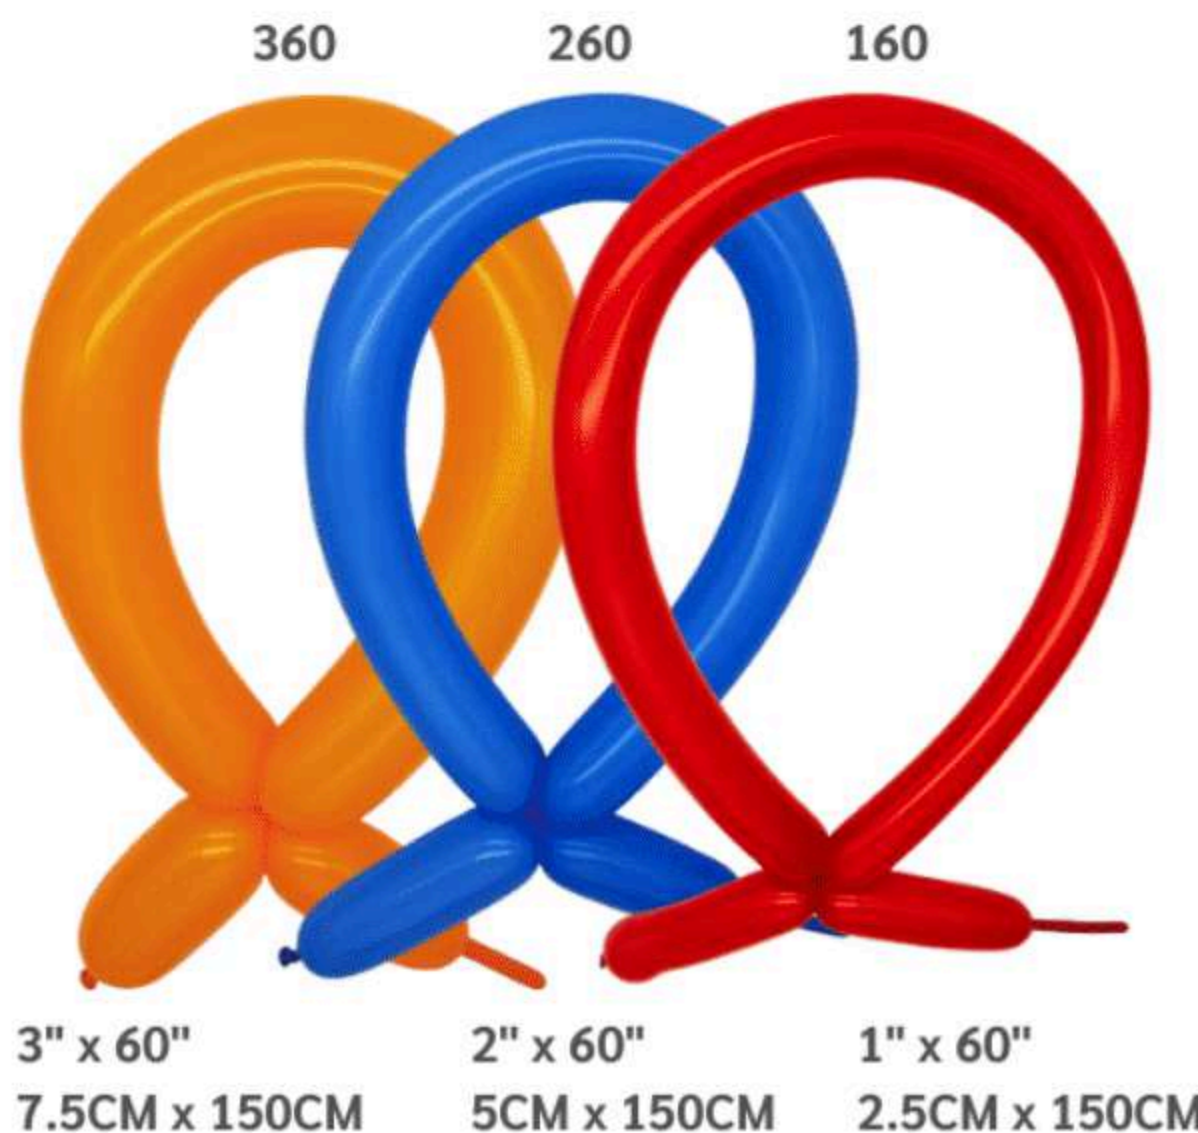

Elitex® balloons, lasting quality. Superior quality produced using advanced manufacturing processes, to guarantee the highest standards for long lasting balloons.

Elitex® Balloons also offers specifically developed low nitrosamines latex balloons. Where our low nitrosamines balloons are certified EN71-12 and ASTM F963-17 to comply with the EU and America Toy Safety Directive.