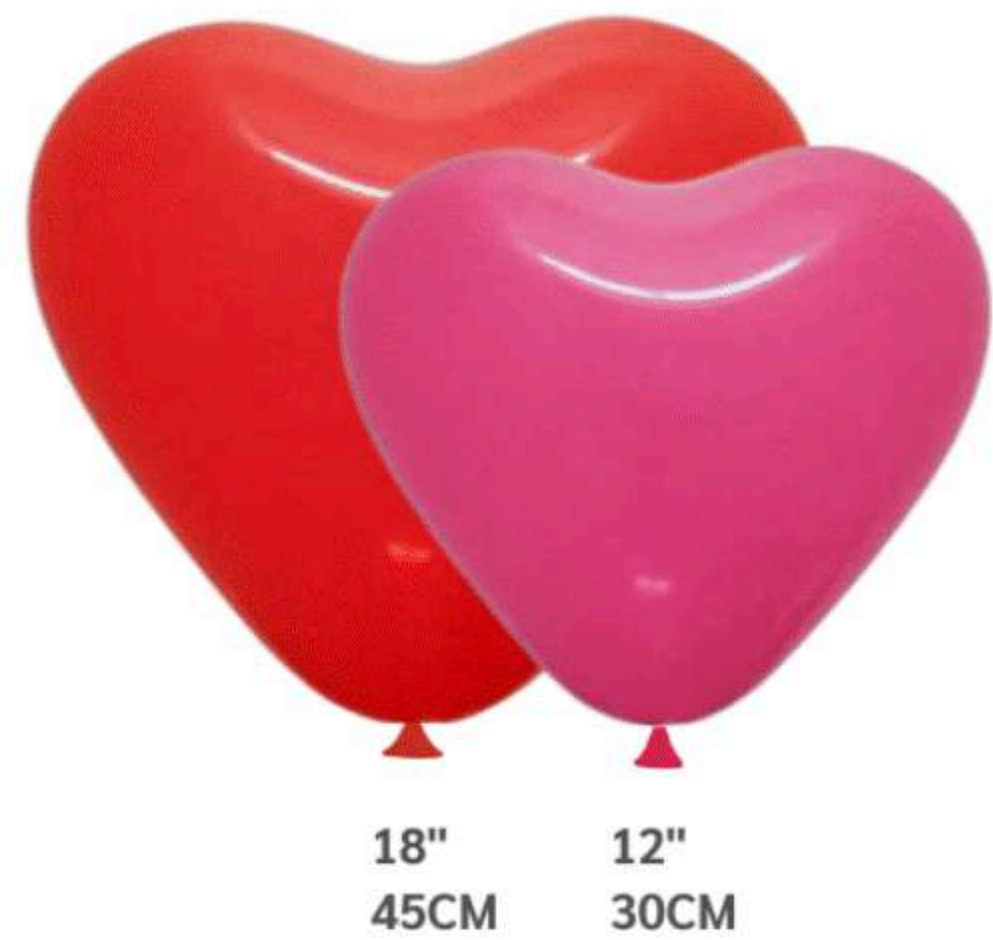

Elitex® balloons, lasting quality. Superior quality produced using advanced manufacturing processes, to guarantee the highest standards for long lasting balloons.

Elitex® Balloons also offers specifically developed low nitrosamines latex balloons. Where our low nitrosamines balloons are certified EN71-12 and ASTM F963-17 to comply with the EU and America Toy Safety Directive.