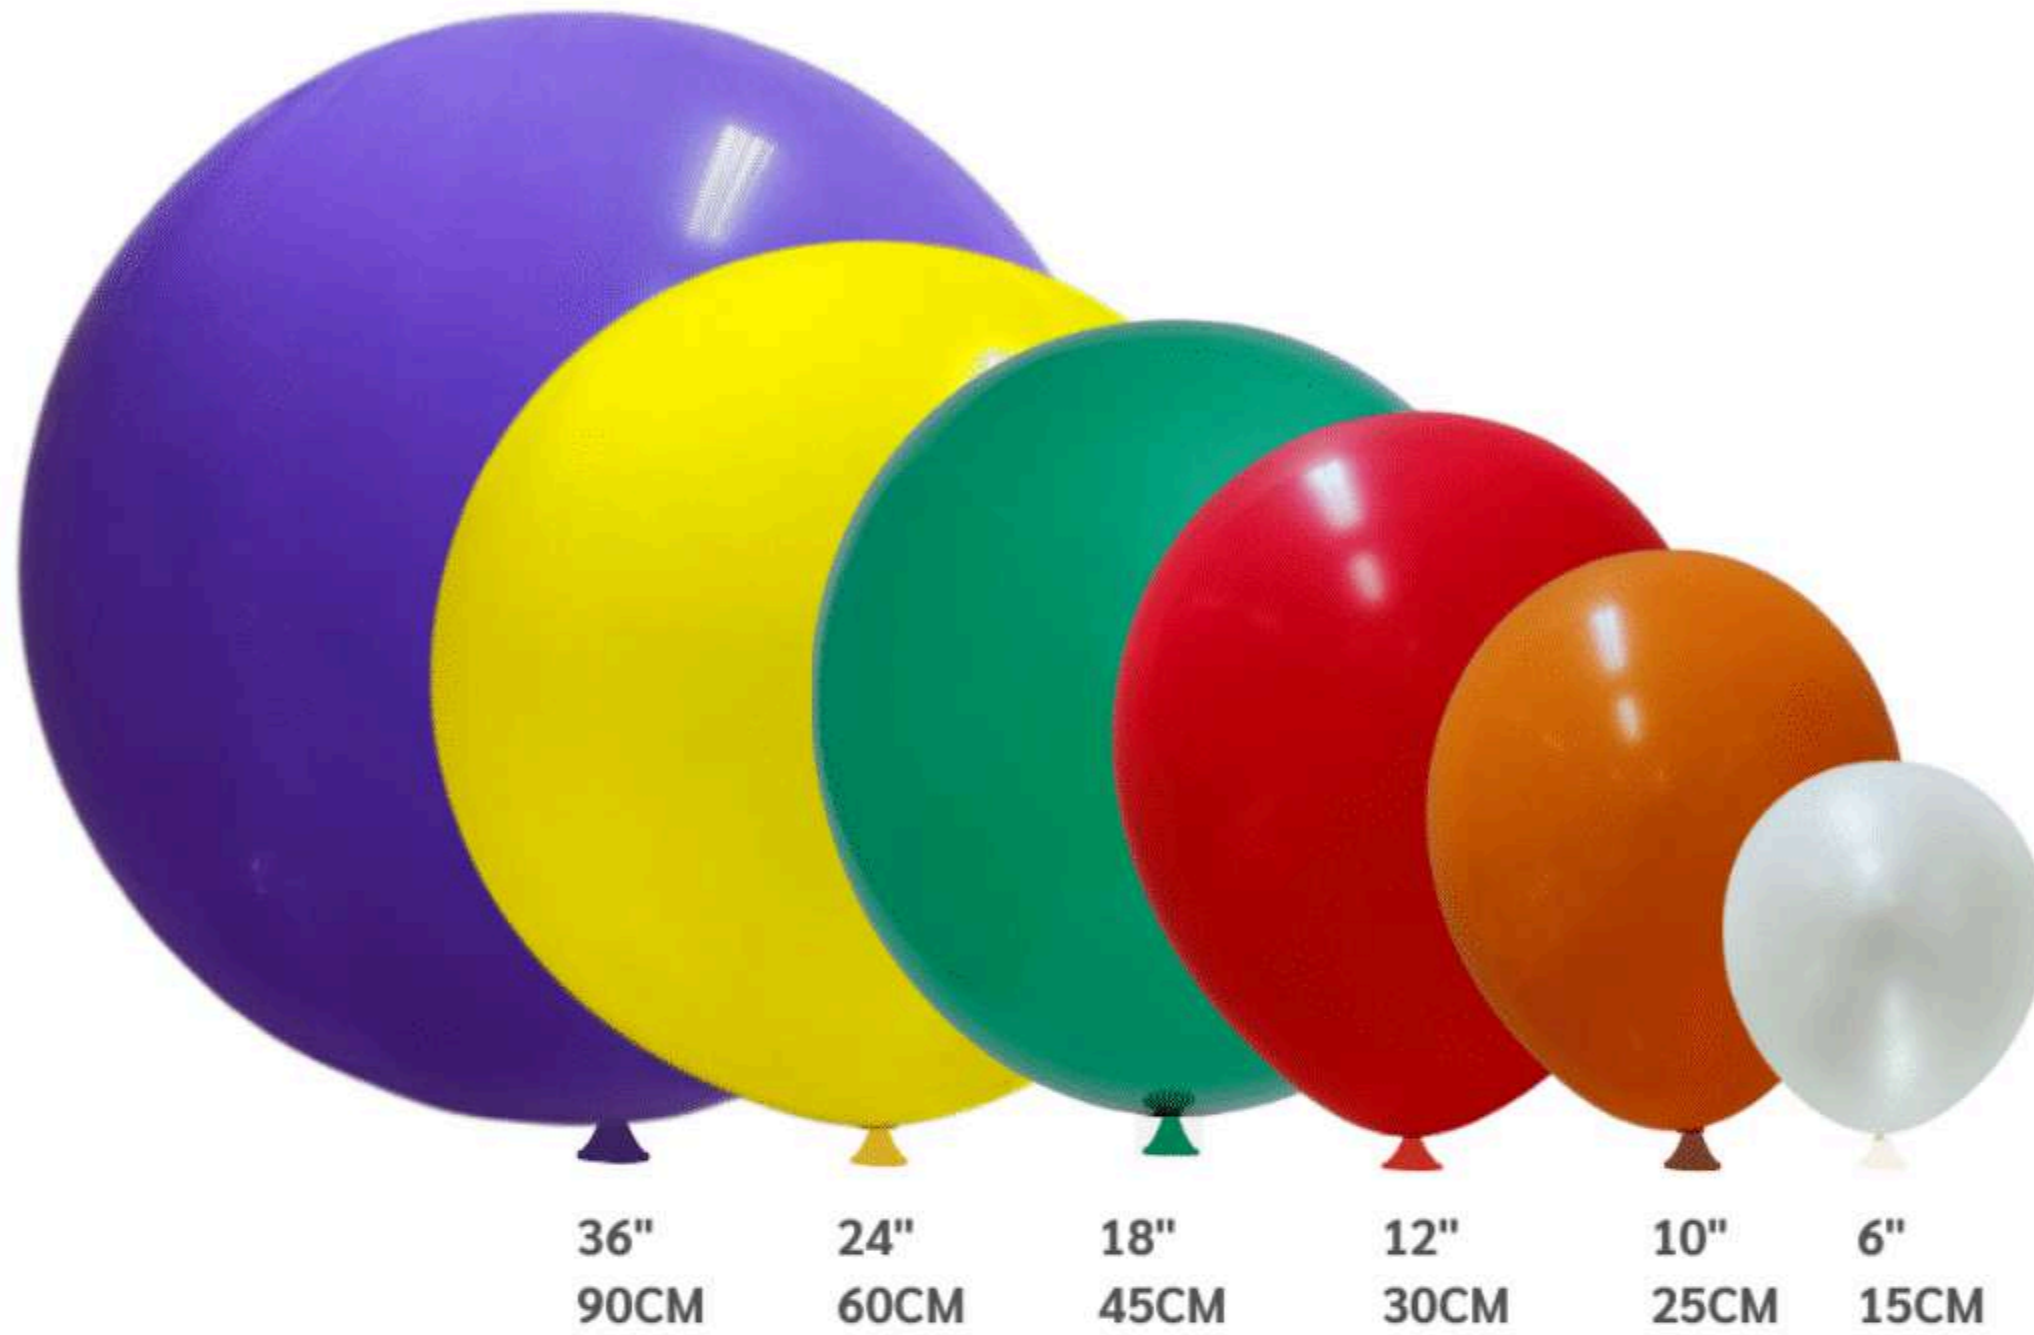

Elitex® balloons, lasting quality. Superior quality produced using advanced manufacturing processes, to guarantee the highest standards for long lasting balloons.

Elitex® Balloons also offers specifically developed low nitrosamines latex balloons. Where our low nitrosamines balloons are certified EN71-12 and ASTM F963-17 to comply with the EU and America Toy Safety Directive.